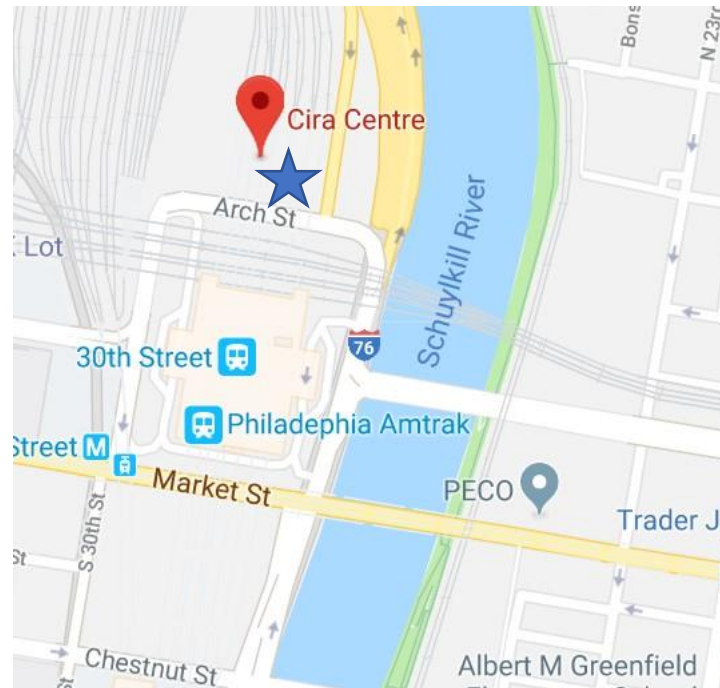

Transportation to Convene at Cira Centre

Nearby Trains

AMTRAK 30th Street Station

SEPTA 30th Street Station

Subway Market-Frankford, 30th
Street Station

Parking Garage

Entrance is located
off Arch Street,
around the loop
through drive way.